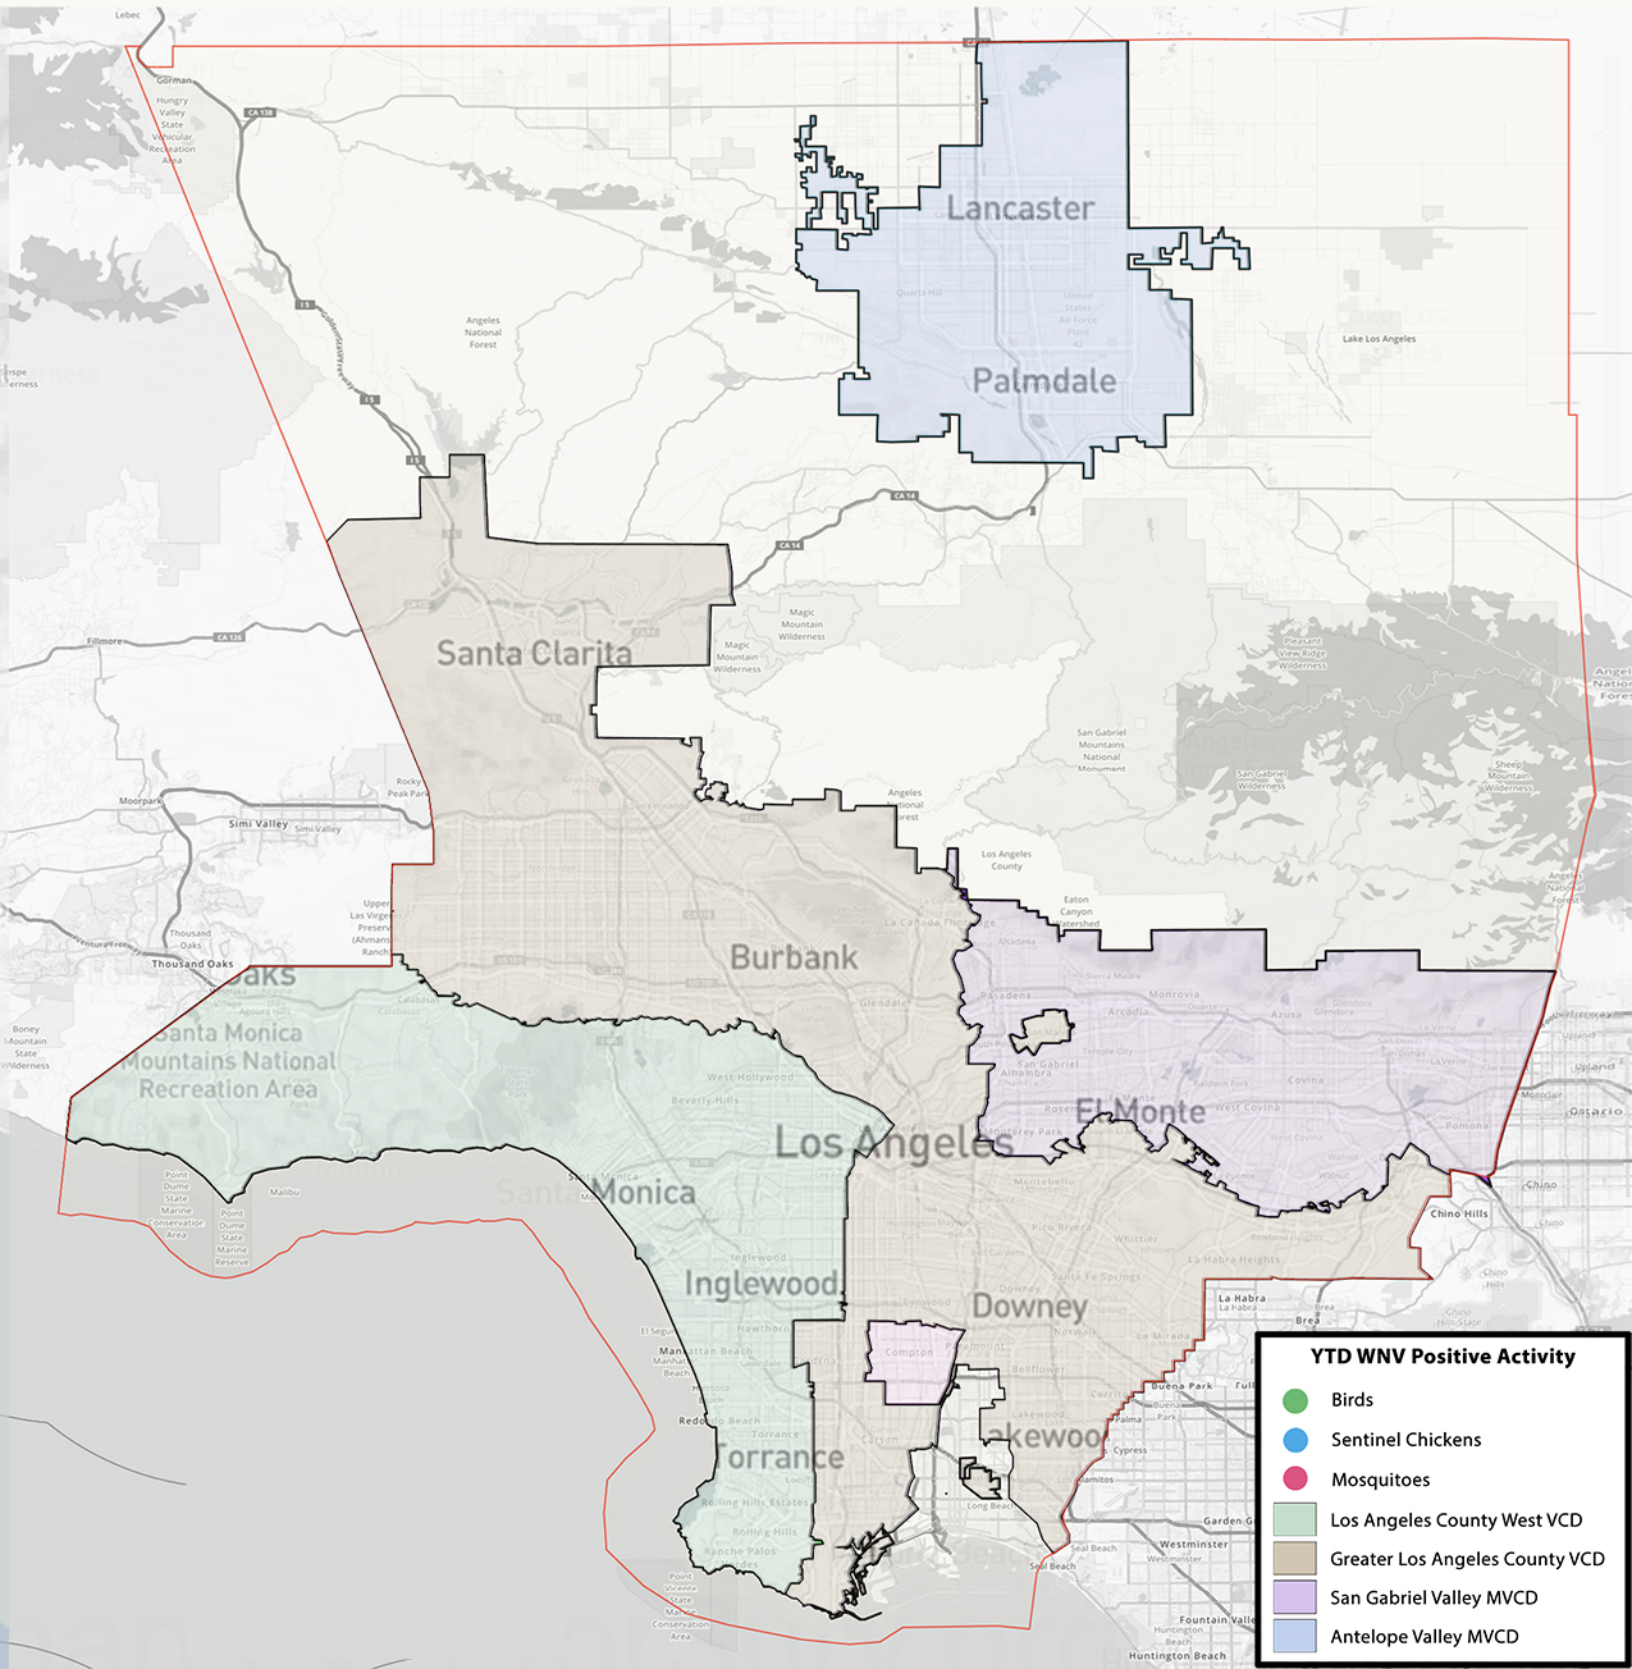

# West Nile Virus Activity 2024

## Los Angeles County

Total YTD Activity	Dead Birds	Sentinel Chickens	Mosquito Pools
0	0	0	0

**West Nile Virus Activity 2024**  
**Los Angeles County West Vector Control District**  
**As of 4/2/24**

City/Community	Dead Birds		Sentinel Chickens		Mosquito Pools	
	Positives to Date	Date of First Detection	Positives to Date	Date of First Detection	Positives to Date	Date of First Detection

**YTD West Nile Virus Activity Within the District**

Total YTD Activity	Dead Birds	New Positives	Sentinel Chickens	New Positives	Mosquito Pools	New Positives
0	0	0	0	0	0	0